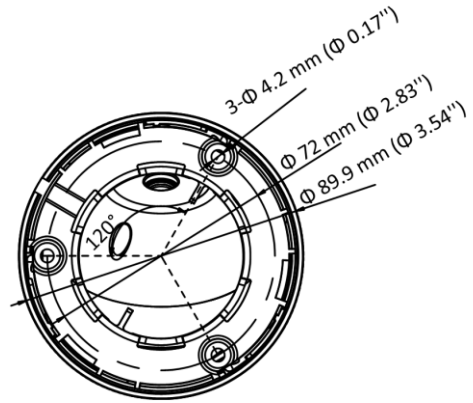

DS-2CE56D0T-IRF (C) 2 MP Camera

- 2 MP, 1920 × 1080 resolution
- 2.8 mm, 3.6 mm, 6 mm fixed focal lens
- 4 in 1 video output (switchable TVI/AHD/CVI/CVBS)
- Smart IR, up to 25 m IR distance
- IP67

Specification

Camera	
Image Sensor	2 MP CMOS
Signal System	PAL/NTSC
Resolution	1920 (H) × 1080 (V)
Frame Rate	TVI: 1080P@30fps, 1080P@25fps CVI: 1080P@30fps, 1080P@25fps AHD: 1080P@30fps, 1080P@25fps CVBS: PAL/NTSC
Min. illumination	0.01 Lux@(F1.2, AGC ON), 0 Lux with IR
Shutter Time	PAL: 1/25 s to 1/50, 000 s NTSC: 1/30 s to 1/50, 000 s
Lens	2.8 mm, 3.6 mm, 6 mm fixed lens
Field of View	2.8 mm, horizontal FOV: 101°, vertical FOV: 60°, diagonal FOV: 122° 3.6 mm, horizontal FOV: 79.6°, vertical FOV: 43.5°, diagonal FOV: 93.7° 6 mm, horizontal FOV: 51.9°, vertical FOV: 30°, diagonal FOV: 58.8°
Lens Mount	M12
Day & Night	ICR
WDR (Wide Dynamic Range)	Digital WDR
Angle Adjustment	Pan: 0 to 360°, Tilt: 0 to 75°, Rotation: 0 to 360°
Menu	
Image Mode	STD/HIGH-SAT
AGC	Yes
Day/Night Mode	Auto/Color/BW (Black and White)
White Balance	Auto/Manual
AE (Auto Exposure) Mode	DWDR/BLC/HLC/Global
Noise Reduction	2D DNR
Language	English
Function	Brightness, Sharpness, Smart IR
Interface	
Video Output	Switchable TVI/AHD/CVI/CVBS
General	
Operating Conditions	-40 °C to 60 °C (-40 °F to 140 °F), humidity 90% or less (non-condensing)
Power Supply	12 VDC ± 25%
Power Consumption	Max. 3 W
Protection Level	IP67
Material	Main Body: Metal Enclosure: Plastic
IR Range	Up to 25 m
Communication	HIKVISION-C
Dimensions	Φ 89.9 mm × 70.1 mm (Φ 3.54" × 2.76")

Weight

Approx. 173 g (0.38 lb.)

Available Model

DS-2CE56D0T-IRF (C)

Dimension

Accessory

DS-1272ZJ-110-TRS
 Wall Mount

DS-1275ZJ-SUS
 Vertical Pole Mount